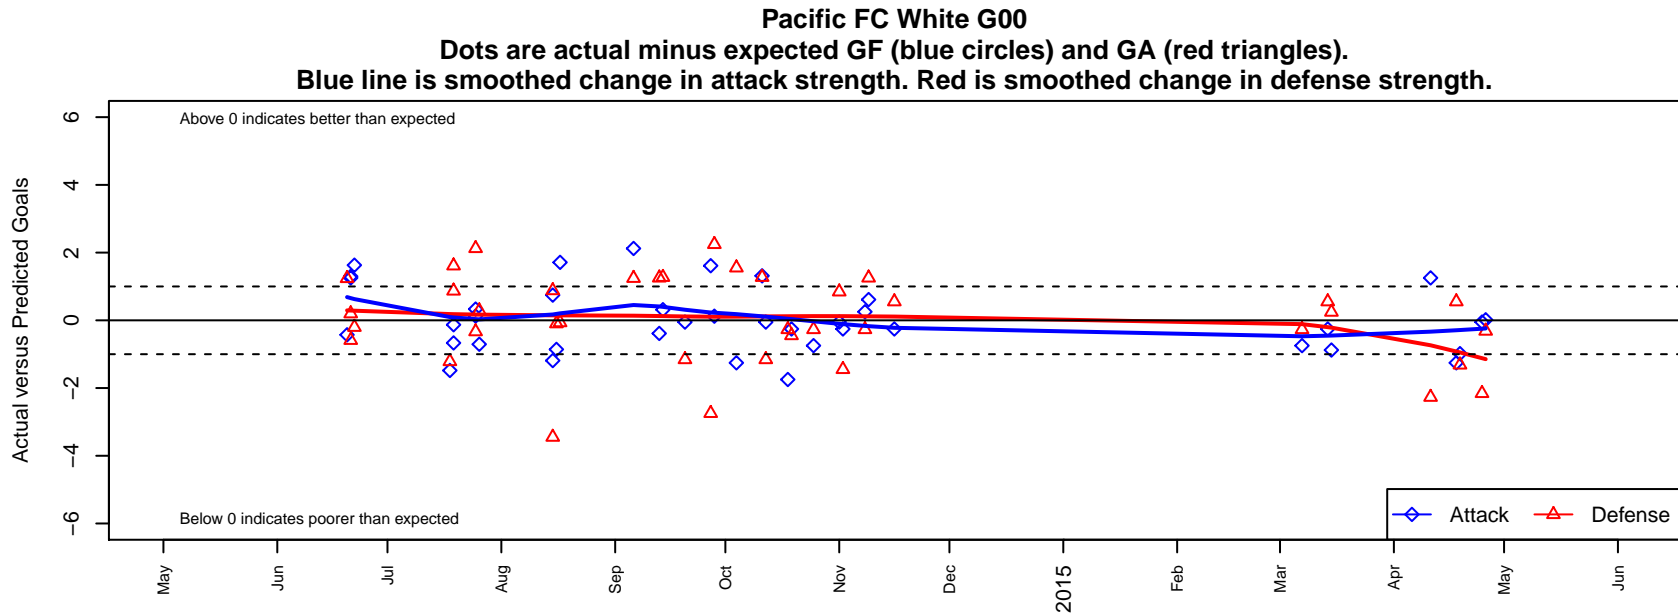

Pacific FC White G00

Pacific FC
 Battleground, WA
 G00 total strength=788
 attack=1.18 defense=0.78
 fall league = OPL 2nd Div U14
 spr league = Spr OPL Tabor Div U14

alt names used:
 Pacific FC '00 White
 Pacific FC G00 White
 Pacific FC 00 White
 Pacific FC G00 White
 Pacific FC G00 White
 PACIFIC FC '00 WHITE (WA)
 Pacific FC G00 White

**attack and defense variance (black dot)
relative to other teams
and top 10 in region**

**attack and defense rating
relative to others at age
and all opponents in last 13 months**

Performance relative to 13 month average