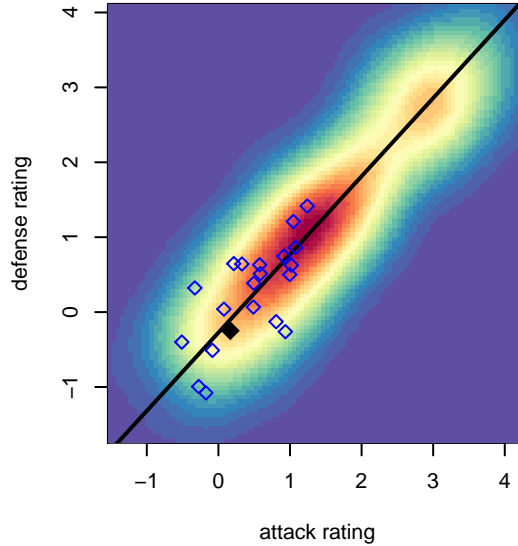

Pacific FC White G00

Pacific FC
 Battleground, WA
 G00 total strength=788
 attack=1.18 defense=0.78
 fall league = OPL 2nd Div U14
 spr league = Spr OPL Tabor Div U14

alt names used:
 Pacific FC '00 White
 Pacific FC G00 White
 Pacific FC 00 White
 Pacific FC G00 White
 Pacific FC G00 White
 PACIFIC FC '00 WHITE (WA)
 Pacific FC G00 White

**attack and defense variance (black dot)
relative to other teams
and top 10 in region**

**attack and defense rating
relative to others at age
and all opponents in last 13 months**

Performance relative to 13 month average