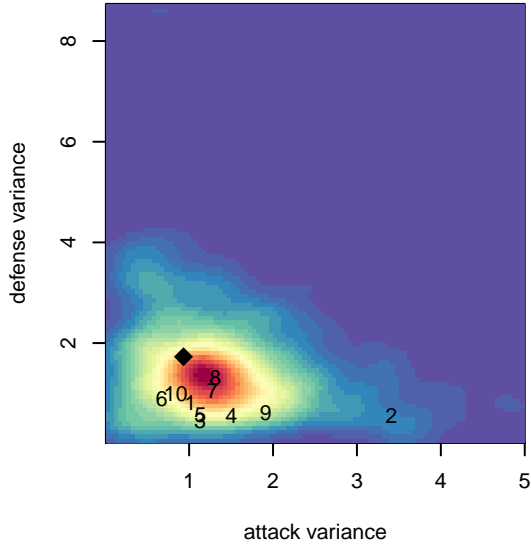

Pacific FC White G00

Pacific FC
 Battleground, WA
 G00 total strength=788
 attack=1.18 defense=0.78
 fall league = OPL 2nd Div U14
 spr league = Spr OPL Tabor Div U14

alt names used:
 Pacific FC '00 White
 Pacific FC G00 White
 Pacific FC 00 White
 Pacific FC G00 White
 Pacific FC G00 White
 PACIFIC FC '00 WHITE (WA)
 Pacific FC G00 White

**attack and defense variance (black dot)
relative to other teams
and top 10 in region**

**attack and defense rating
relative to others at age
and all opponents in last 13 months**

Performance relative to 13 month average