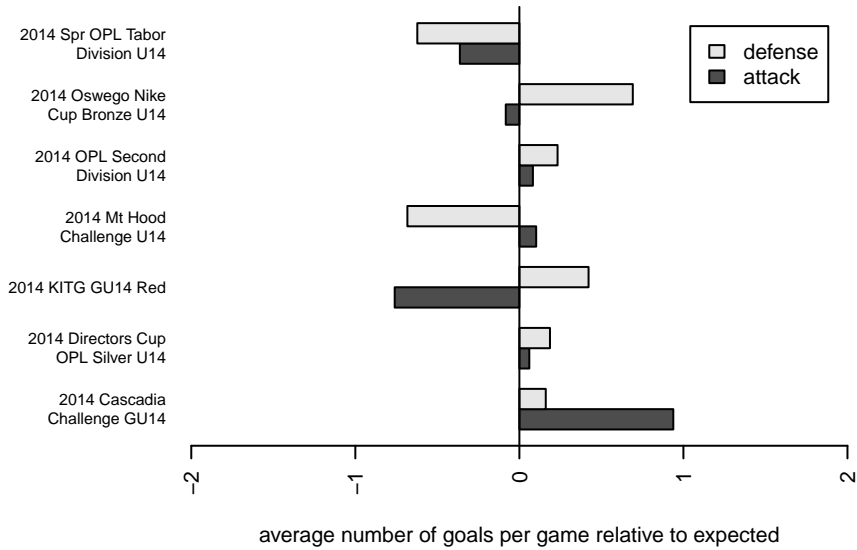

Pacific FC White G00

Pacific FC
 Battleground, WA
 G00 total strength=788
 attack=1.18 defense=0.78
 fall league = OPL 2nd Div U14
 spr league = Spr OPL Tabor Div U14

alt names used:
 Pacific FC '00 White
 Pacific FC G00 White
 Pacific FC 00 White
 Pacific FC G00 White
 Pacific FC G00 White
 PACIFIC FC '00 WHITE (WA)
 Pacific FC G00 White

Venues played:
 2014 Cascadia Challenge GU14
 2014 KITG GU14 Red
 2014 Oswego Nike Cup Bronze U14
 2014 Mt Hood Challenge U14
 2014 OPL Second Division U14
 2014 Directors Cup OPL Silver U14
 2014 Spr OPL Tabor Division U14

**attack and defense variance (black dot)
relative to other teams
and top 10 in region**

**attack and defense rating
relative to others at age
and all opponents in last 13 months**

Performance relative to 13 month average