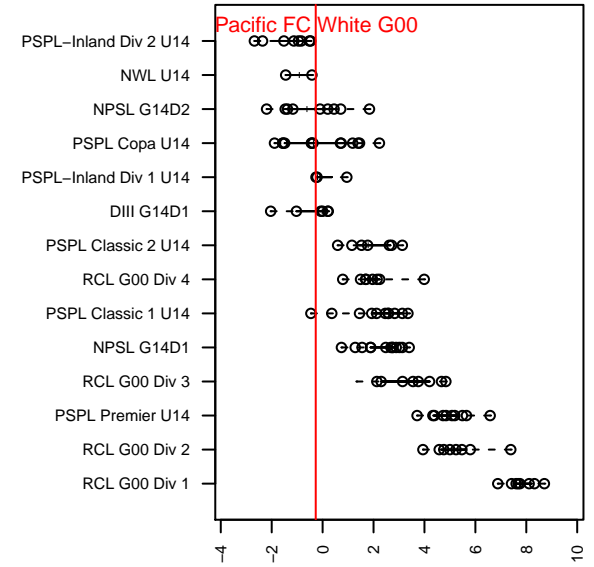

Pacific FC White G00

Pacific FC
 Battleground, WA
 G00 total strength=788
 attack=1.18 defense=0.78
 fall league = OPL 2nd Div U14
 spr league = Spr OPL Tabor Div U14

alt names used:
 Pacific FC '00 White
 Pacific FC G00 White
 Pacific FC 00 White
 Pacific FC G00 White
 Pacific FC G00 White
 PACIFIC FC '00 WHITE (WA)
 Pacific FC G00 White

**attack and defense variance (black dot)
relative to other teams
and top 10 in region**

**attack and defense rating
relative to others at age
and all opponents in last 13 months**

Performance relative to 13 month average